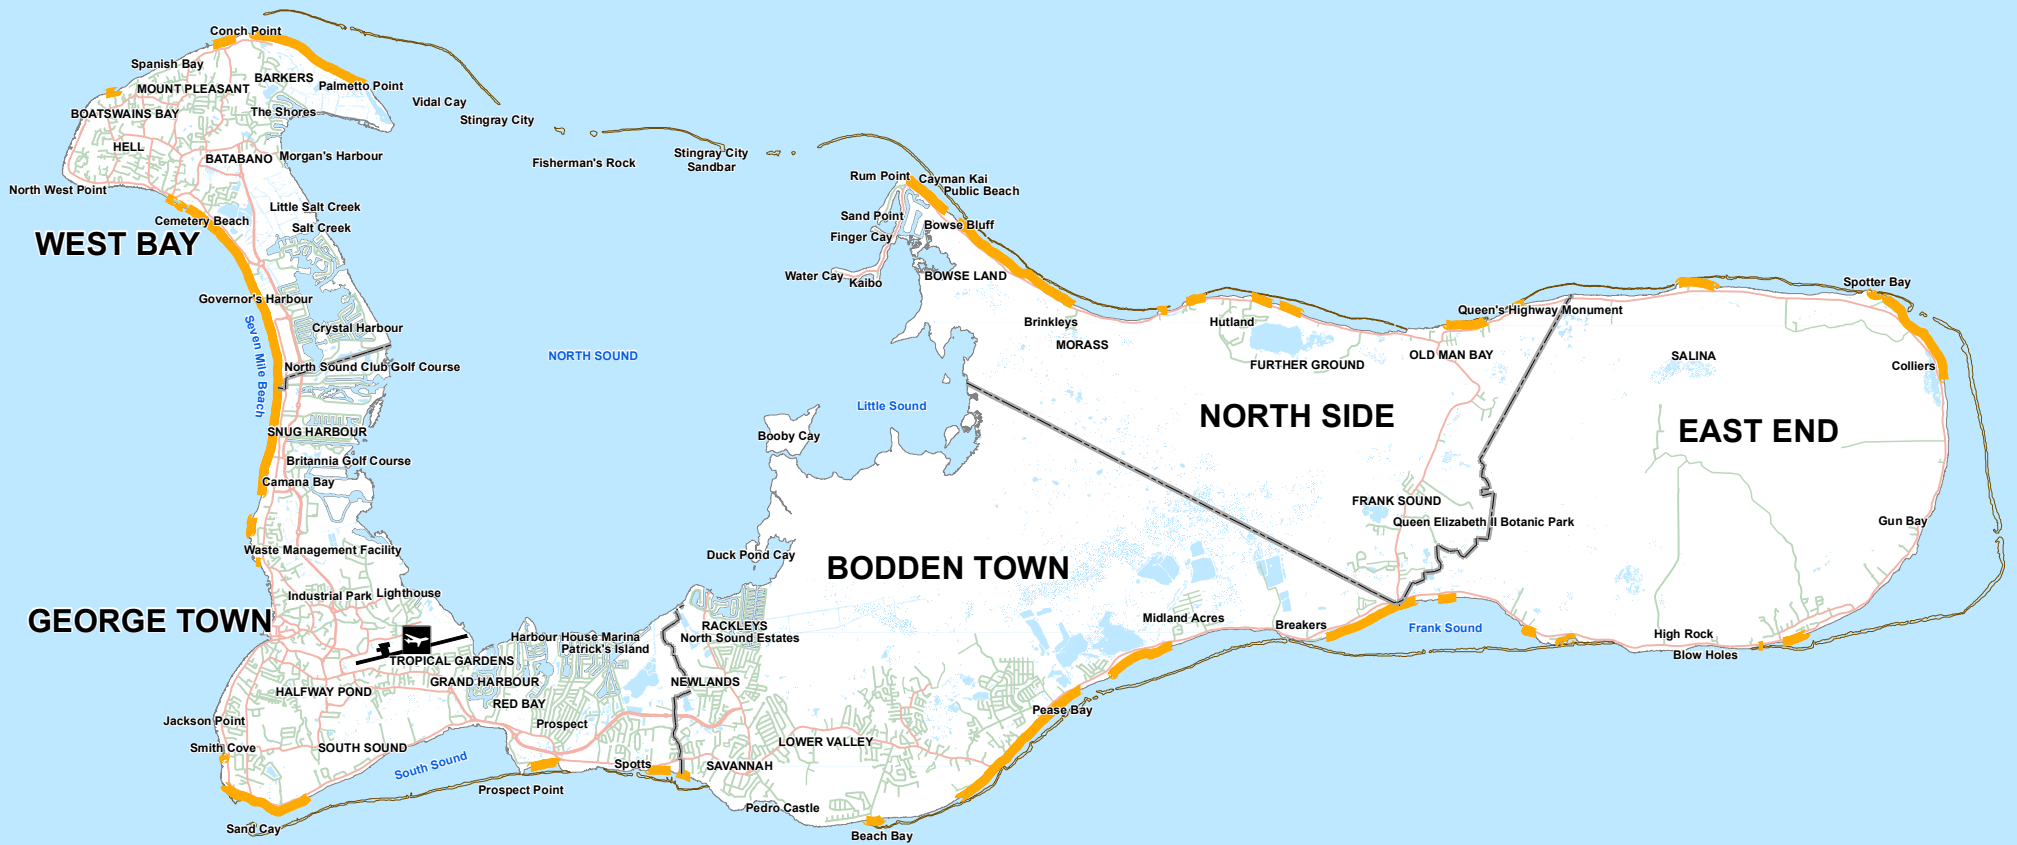

# GRAND CAYMAN - MARINE TURTLE NESTING BEACHES

 Marine Turtle Nesting Beach

Created By: Dept. of Environment, Cayman Islands Govt.  
Base Data: Dept. of Lands and Survey, Cayman Islands Govt.